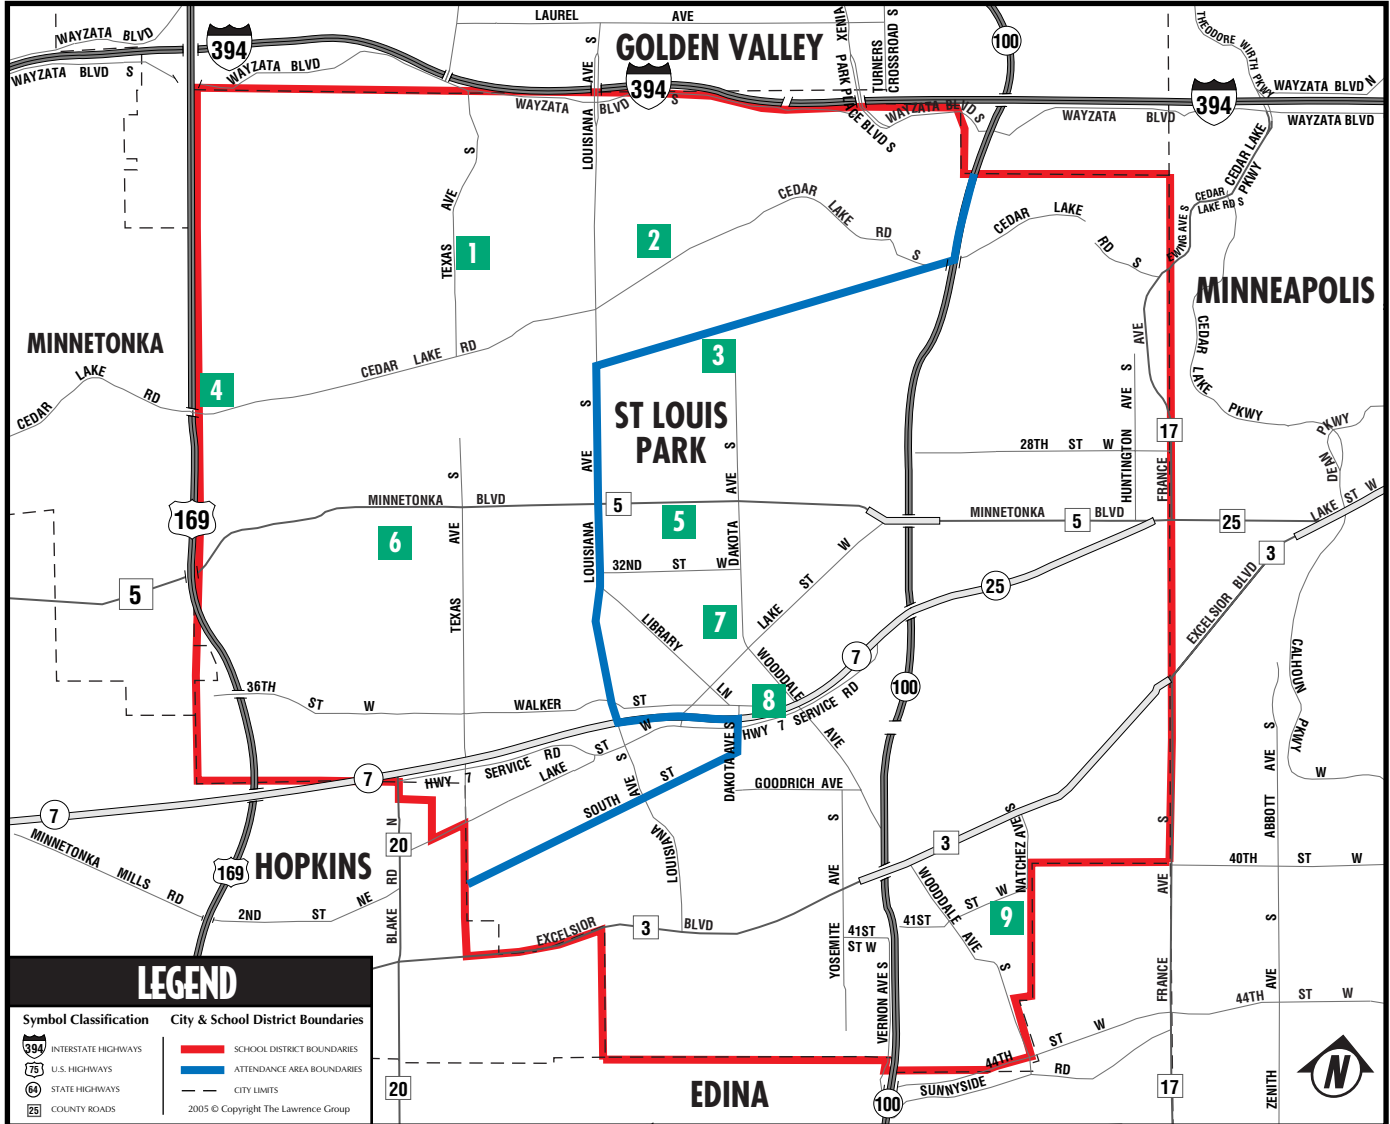

ST. LOUIS PARK INDEPENDENT SCHOOL DISTRICT 283

6425 West 33rd Street, St. Louis Park, MN 55426-3498
(952) 928-6000

SCHOOLS AND COMMUNITY CENTERS

- | | | |
|--|--|---|
| <p>1 St. Louis Park Jr. High School
2025 Texas Ave. So.
St. Louis Park, MN 55426-2518</p> | <p>4 Cedar Manor Inter. Center
9400 Cedar Lake Road
St. Louis Park, MN 55426-2399</p> | <p>7 St. Louis Park Sr. High School & District Offices
6425 W. 33rd Street
St. Louis Park, MN 55426-3498</p> |
| <p>2 Eliot Community Center
6800 Cedar Lake Road
St. Louis Park, MN 55426-2817</p> | <p>5 Lenox Community Center
6715 Minnetonka Boulevard
St. Louis Park, MN 55426-3499</p> | <p>8 Central Community Center & Park Spanish Immersion
6300 Walker Street
St. Louis Park, MN 55416-2373</p> |
| <p>3 Peter Hobart Primary Center
6500 W. 26th Street
St. Louis Park, MN 55426-3399</p> | <p>6 Aquila Primary Center
8500 W. 31st Street
St. Louis Park, MN 55426-3596</p> | <p>9 Susan Lindgren Inter. Center
4801 W. 41st Street
St. Louis Park, MN 55416-3245</p> |