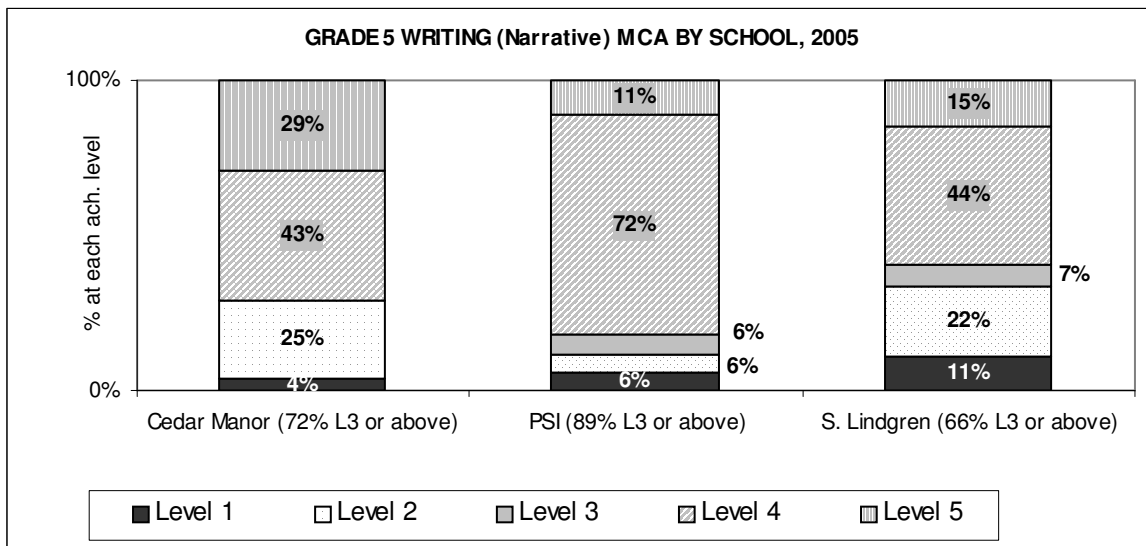

MCA RESULTS: GRADE 5 WRITING, DESCRIPTIVE

Year	Average Scale Score	# Tested
2005	1718.8	66
2004	1670.9	81
2003	1746.5	89
2002	1532.4	72
2001	1516.3	63

MCA RESULTS: GRADE 5 WRITING, NARRATIVE

Year	Average Scale Score	# Tested
2005	1696.8	73
2004	1742.0	79
2003	1624.1	81
2002	1613.8	72
2001	1450.9	68

MCA RESULTS: GRADE 5 WRITING, PROBLEM SOLUTION

Year	Average Scale Score	# Tested
2005	1853.4	73
2004	1812.2	73
2003	1840.1	85
2002	1879.6	69
2001	1605.9	69

MCA RESULTS: GRADE 5 WRITING, CLARIFICATION

Year	Average Scale Score	# Tested
2005	1680.9	74
2004	1802.8	74
2003	1647.2	88
2002	1683.3	80
2001	1487.1	72