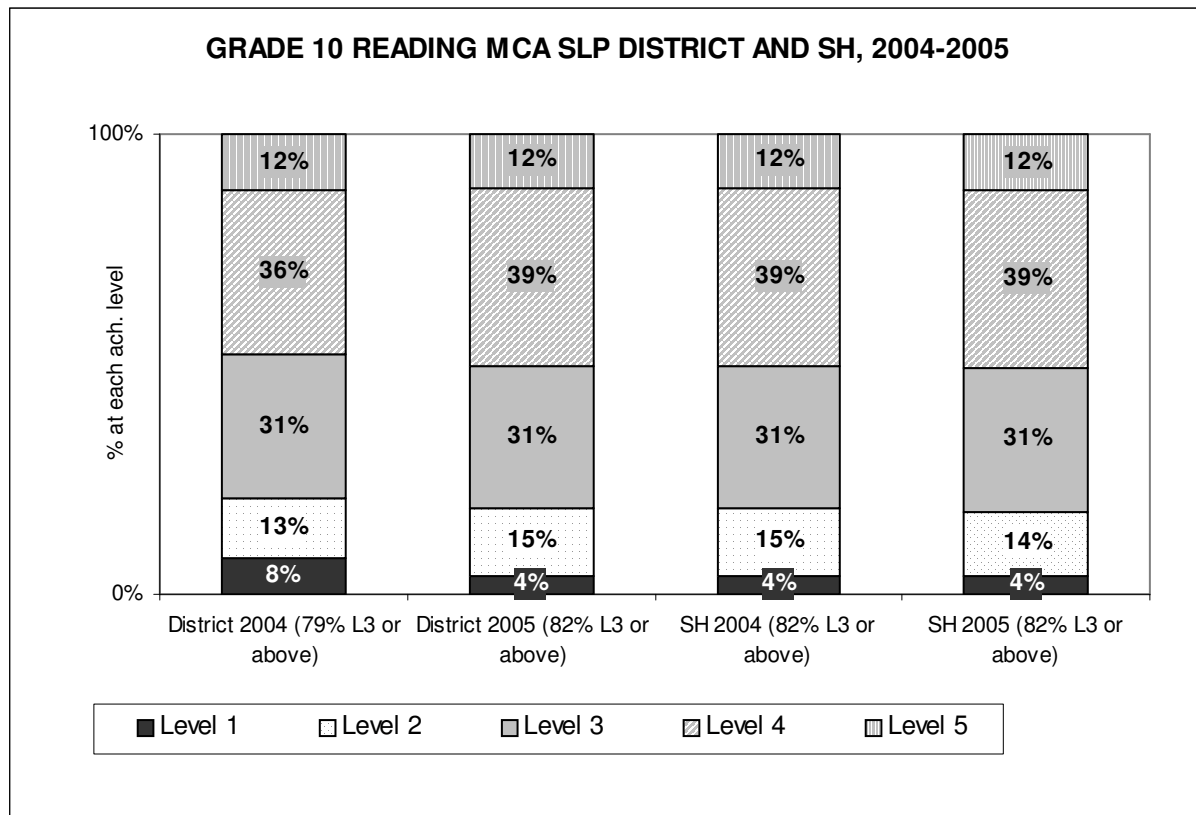

MCA RESULTS: GRADE 5 WRITING, DESCRIPTIVE

Year	Average Scale Score	# Tested
2005	1718.8	66
2004	1670.9	81
2003	1746.5	89
2002	1532.4	72
2001	1516.3	63

MCA RESULTS: GRADE 5 WRITING, NARRATIVE

Year	Average Scale Score	# Tested
2005	1696.8	73
2004	1742.0	79
2003	1624.1	81
2002	1613.8	72
2001	1450.9	68

MCA RESULTS: GRADE 5 WRITING, PROBLEM SOLUTION

Year	Average Scale Score	# Tested
2005	1853.4	73
2004	1812.2	73
2003	1840.1	85
2002	1879.6	69
2001	1605.9	69

MCA RESULTS: GRADE 5 WRITING, CLARIFICATION

Year	Average Scale Score	# Tested
2005	1680.9	74
2004	1802.8	74
2003	1647.2	88
2002	1683.3	80
2001	1487.1	72

MCA RESULTS: GRADE 7 READING AND MATH

Year	Content	Average Scale Score	# Tested
2005	Reading	1500.5	340
2004	Reading	1471.9	311
2005	Math	1491.5	347
2004	Math	1471.6	310

Note: Results by school are redundant for grade 7 because the District has one Junior High School.

MCA RESULTS: GRADE 10 READING

SLP District			Senior High	
Year	Average Scale Score	# Tested	Average Scale Score	# Tested
2005	1632.2	355	1634.1	353
2004	1605.7	317	1605.7	317

Note: Alternative High School students account for the differences in District and Senior High School results.