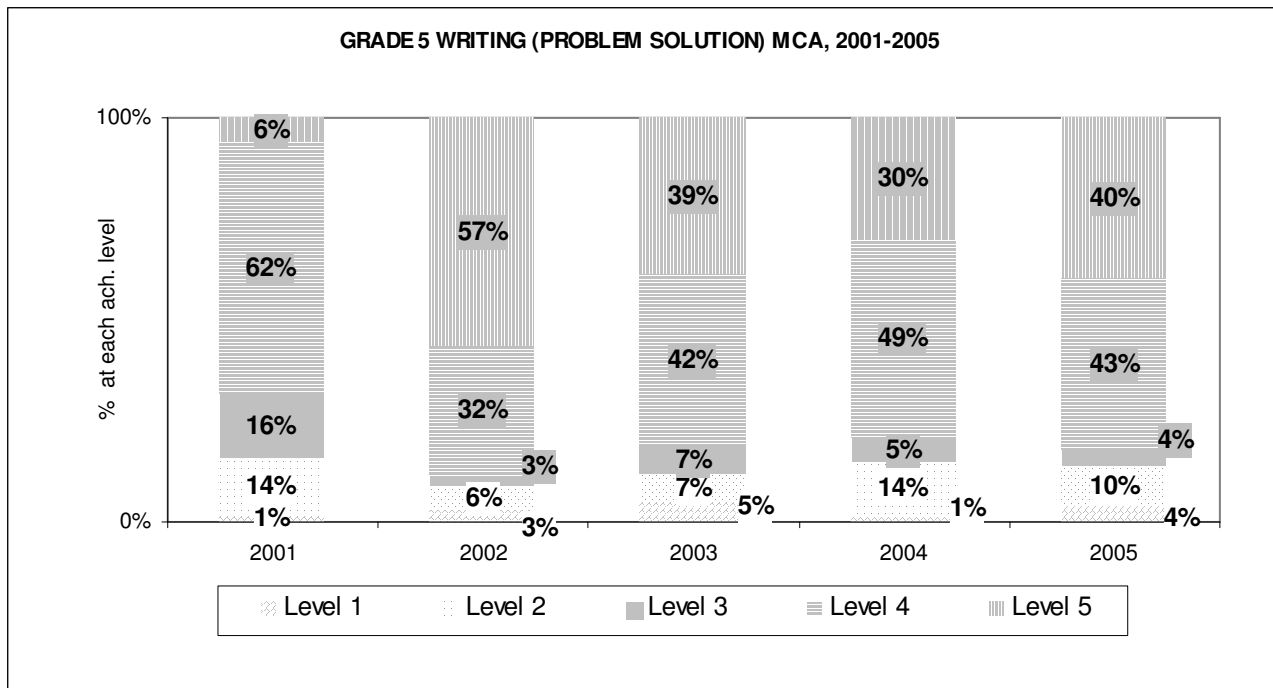

MCA RESULTS: GRADE 5 WRITING, PROBLEM SOLUTION

Year	Average Scale Score	# Tested
2005	1853.4	73
2004	1812.2	73
2003	1840.1	85
2002	1879.6	69
2001	1605.9	69