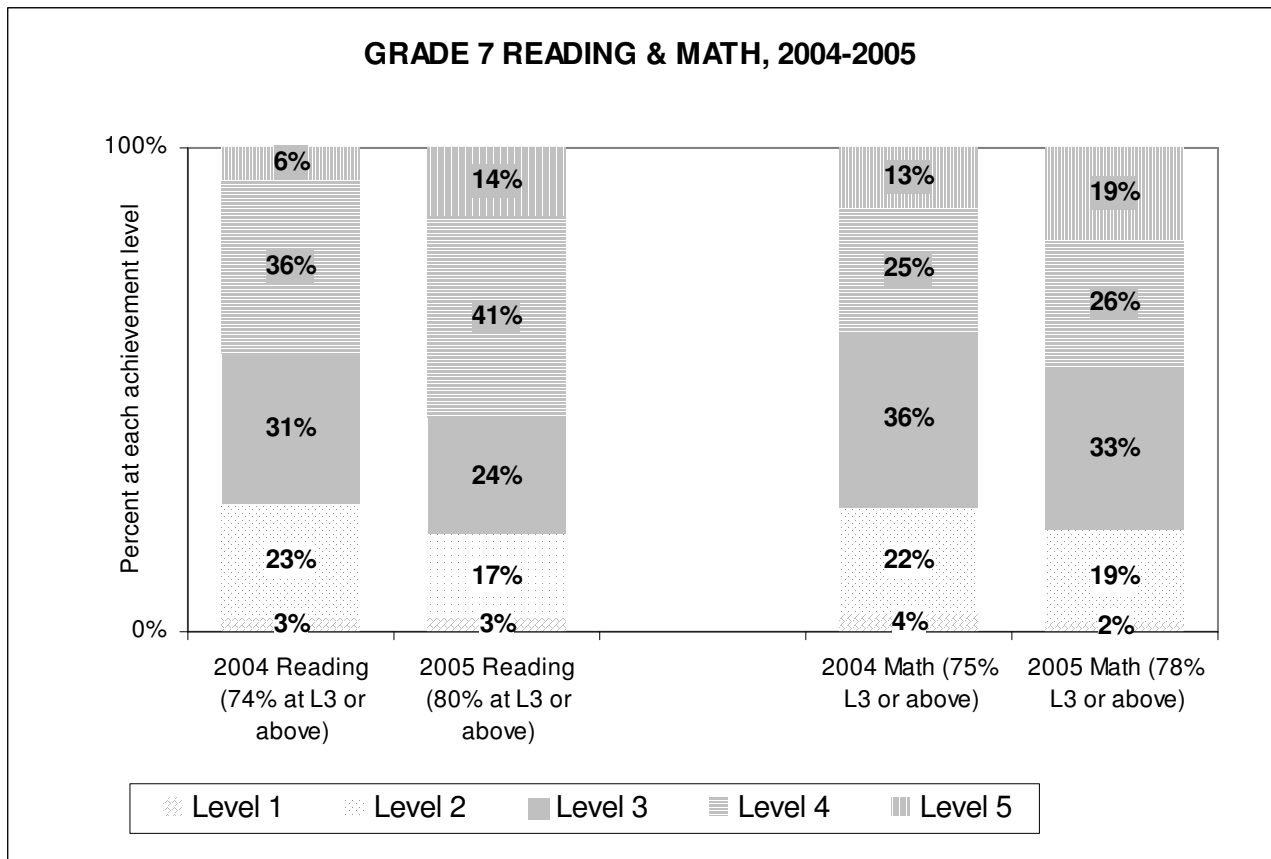

MCA RESULTS: GRADE 7 READING AND MATH

Year	Content	Average Scale Score	# Tested
2005	Reading	1500.5	340
2004	Reading	1471.9	311
2005	Math	1491.5	347
2004	Math	1471.6	310

Note: Results by school are redundant for grade 7 because the District has one Junior High School.