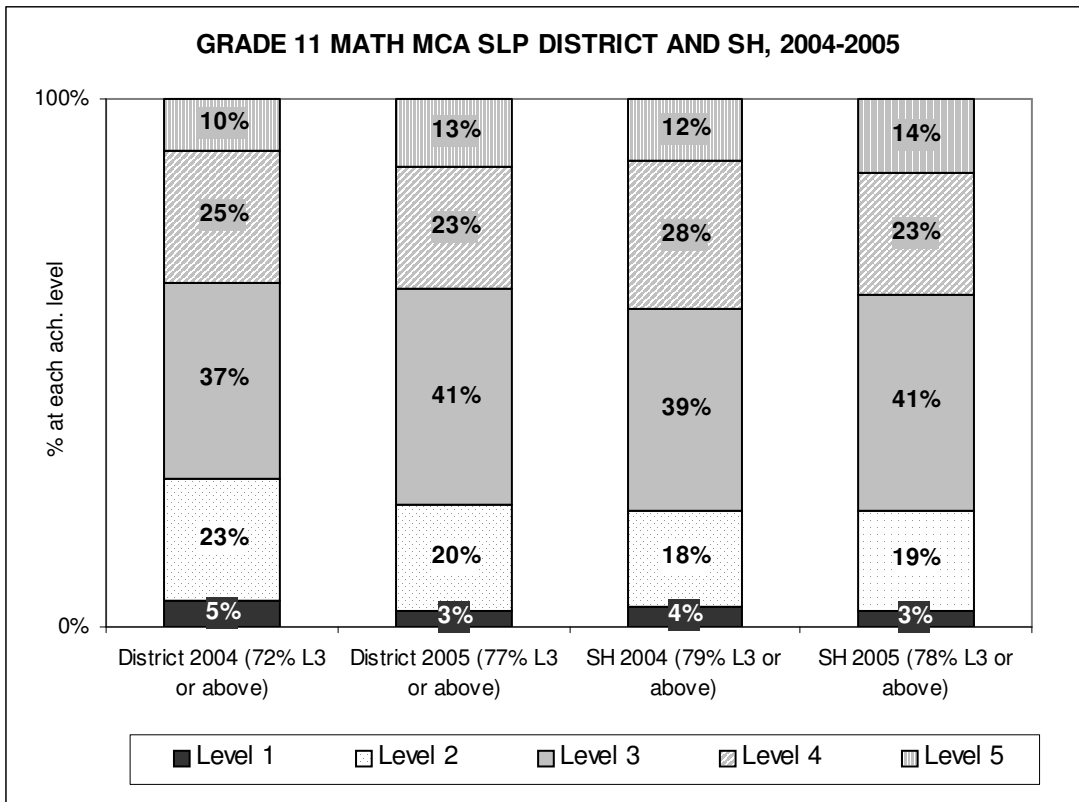

MCA RESULTS: GRADE 5 WRITING, DESCRIPTIVE

Year	Average Scale Score	# Tested
2005	1718.8	66
2004	1670.9	81
2003	1746.5	89
2002	1532.4	72
2001	1516.3	63

MCA RESULTS: GRADE 5 WRITING, NARRATIVE

Year	Average Scale Score	# Tested
2005	1696.8	73
2004	1742.0	79
2003	1624.1	81
2002	1613.8	72
2001	1450.9	68

MCA RESULTS: GRADE 10 READING

SLP District			Senior High	
Year	Average Scale Score	# Tested	Average Scale Score	# Tested
2005	1632.2	355	1634.1	353
2004	1605.7	317	1605.7	317

Note: Alternative High School students account for the differences in District and Senior High School results.

MCA RESULTS: GRADE 11 MATH

SLP District			Senior High	
Year	Average Scale Score	# Tested	Average Scale Score	# Tested
2005	1578	304	1584	295
2004	1566	299	1592	270

Note: Alternative High School students account for the differences in District and Senior High School results.