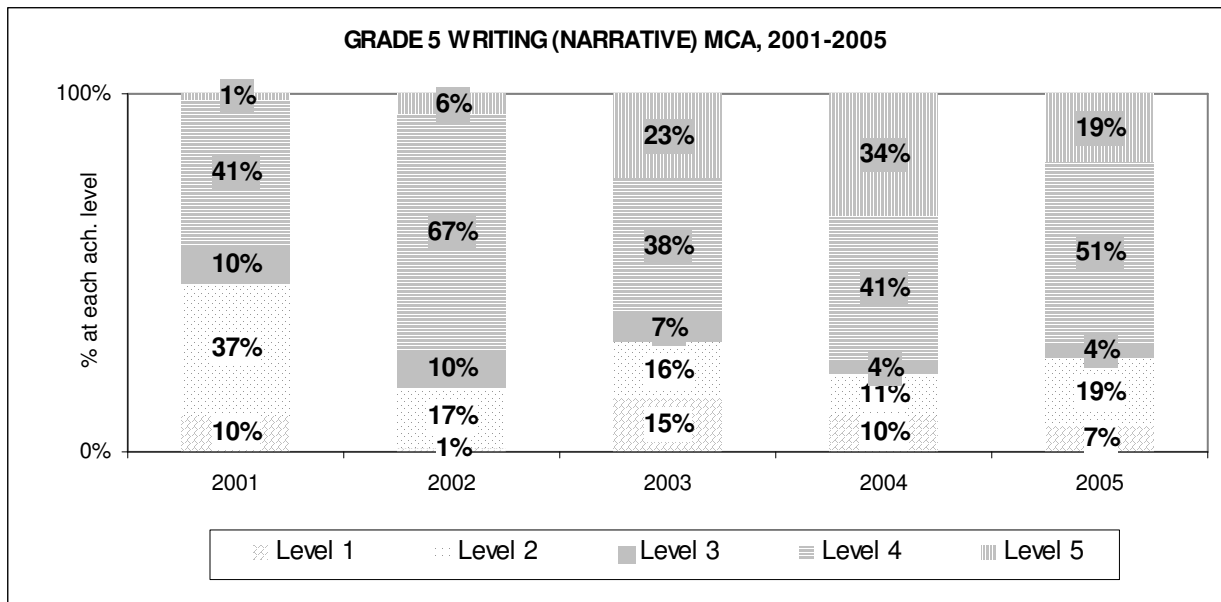

MCA RESULTS: GRADE 5 WRITING, DESCRIPTIVE

Year	Average Scale Score	# Tested
2005	1718.8	66
2004	1670.9	81
2003	1746.5	89
2002	1532.4	72
2001	1516.3	63

MCA RESULTS: GRADE 5 WRITING, NARRATIVE

Year	Average Scale Score	# Tested
2005	1696.8	73
2004	1742.0	79
2003	1624.1	81
2002	1613.8	72
2001	1450.9	68

MCA RESULTS: GRADE 5 WRITING, PROBLEM SOLUTION

Year	Average Scale Score	# Tested
2005	1853.4	73
2004	1812.2	73
2003	1840.1	85
2002	1879.6	69
2001	1605.9	69

MCA RESULTS: GRADE 5 WRITING, CLARIFICATION

Year	Average Scale Score	# Tested
2005	1680.9	74
2004	1802.8	74
2003	1647.2	88
2002	1683.3	80
2001	1487.1	72